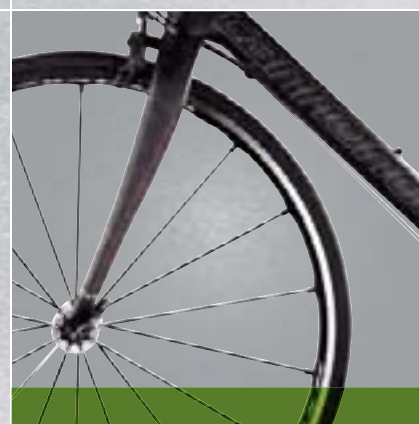

SPEED SAVE FORK

A directional **BallisTec Carbon** layup and offset dropouts give the fork the ability to absorb vibrations while maintaining razor sharp handling. Two different fork rakes are offered to eliminate toe overlap on small sizes.