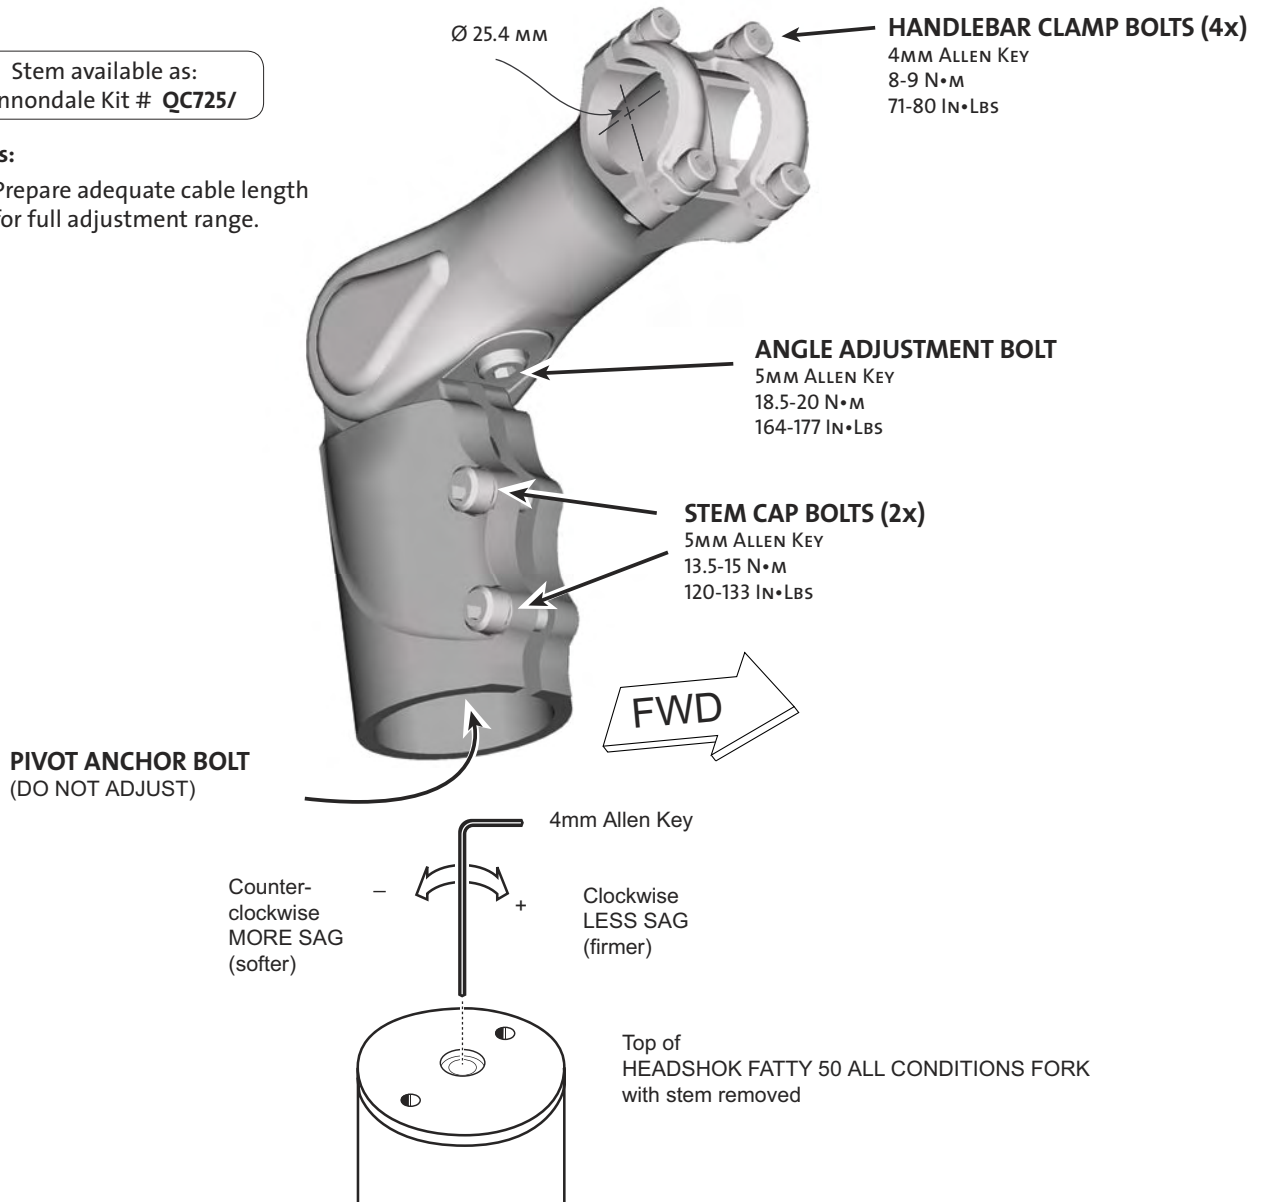

DAYTRIPPER™ Adjustable Headshok Stem

Stem available as:
Cannondale Kit # **QC725/**

Notes:

1. Prepare adequate cable length for full adjustment range.

CANNONDALE USA (CUSA)
Cannondale Bicycle Corporation
172 Friendship Road
Bedford, Pennsylvania 15522
(Voice): 1-800-BIKEUSA
(Fax): 814-623-6173
custserv@cannondale.com
URL: <http://www.cannondale.com>